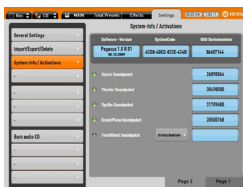

NO COMPROMISES.... 2 in 1!

The Pegasus Wing Duo offers the luxury and versatility of being both a professional arranger keyboard with great sounds to also being the perfect compact and portable organ!

No other organ offers 76 note keyboards for both manuals or the ability to split both upper and lower manuals!

The sound library offers everything from Grand Pianos, Drawbars, Brass, Solo, Guitars and synth sounds... over 1000 sounds in total!

Our stereo multi sample sounds such as choirs, orchestral sounds are the best in the world.

The Pegasus Wing features great professional features such as settings for Dynamic Curves, Programmable Footswitches, Effects and more. You can also edit you styles, audio styles and MIDI sequences with the onboard easy editors.

You can also use the Yamaha Style library! This is the biggest style library in the world!

Furthermore, VSTi technology is available to use too!

With it's lightweight but robust constructions, you'll find the Pegasus Wing Duo to be your perfect performance partner!