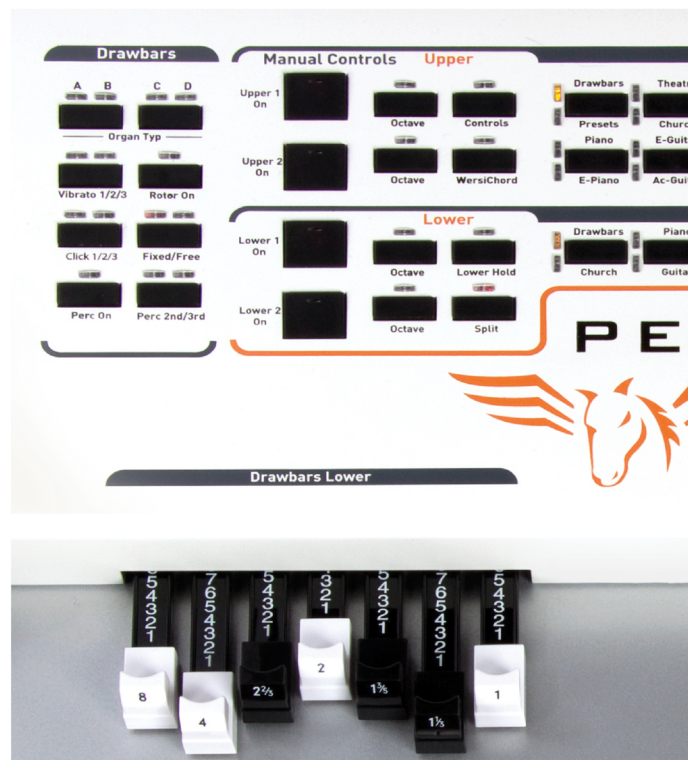

The easy to use controls allow you to quickly change sounds, change accompaniment, change registration and everything else that is possible with the Pegasus Wing. The 10" Touch Screen Display also allows you to quickly access menus, setup your perfect settings and save your settings as a Total Preset (Registration). Some 500 Registrations can be loaded at any one time, with space on the internal hard disk or USB memory stick for thousands more!

PEGASUS WING

PROFESSIONAL KEYBOARD

The 10" Large Touch Screen Display allows the user to choose their perfect settings, make quick adjustments and easy selections for all aspects of the Pegasus Wing!

The Pegasus Wing features two sets of Drawbars. 9 Drawbars for the Right hand and 7 Drawbars for the left hand. Complete with 4 organ types, drawbar Rotor and percussion, you'll be in Drawbar heaven!